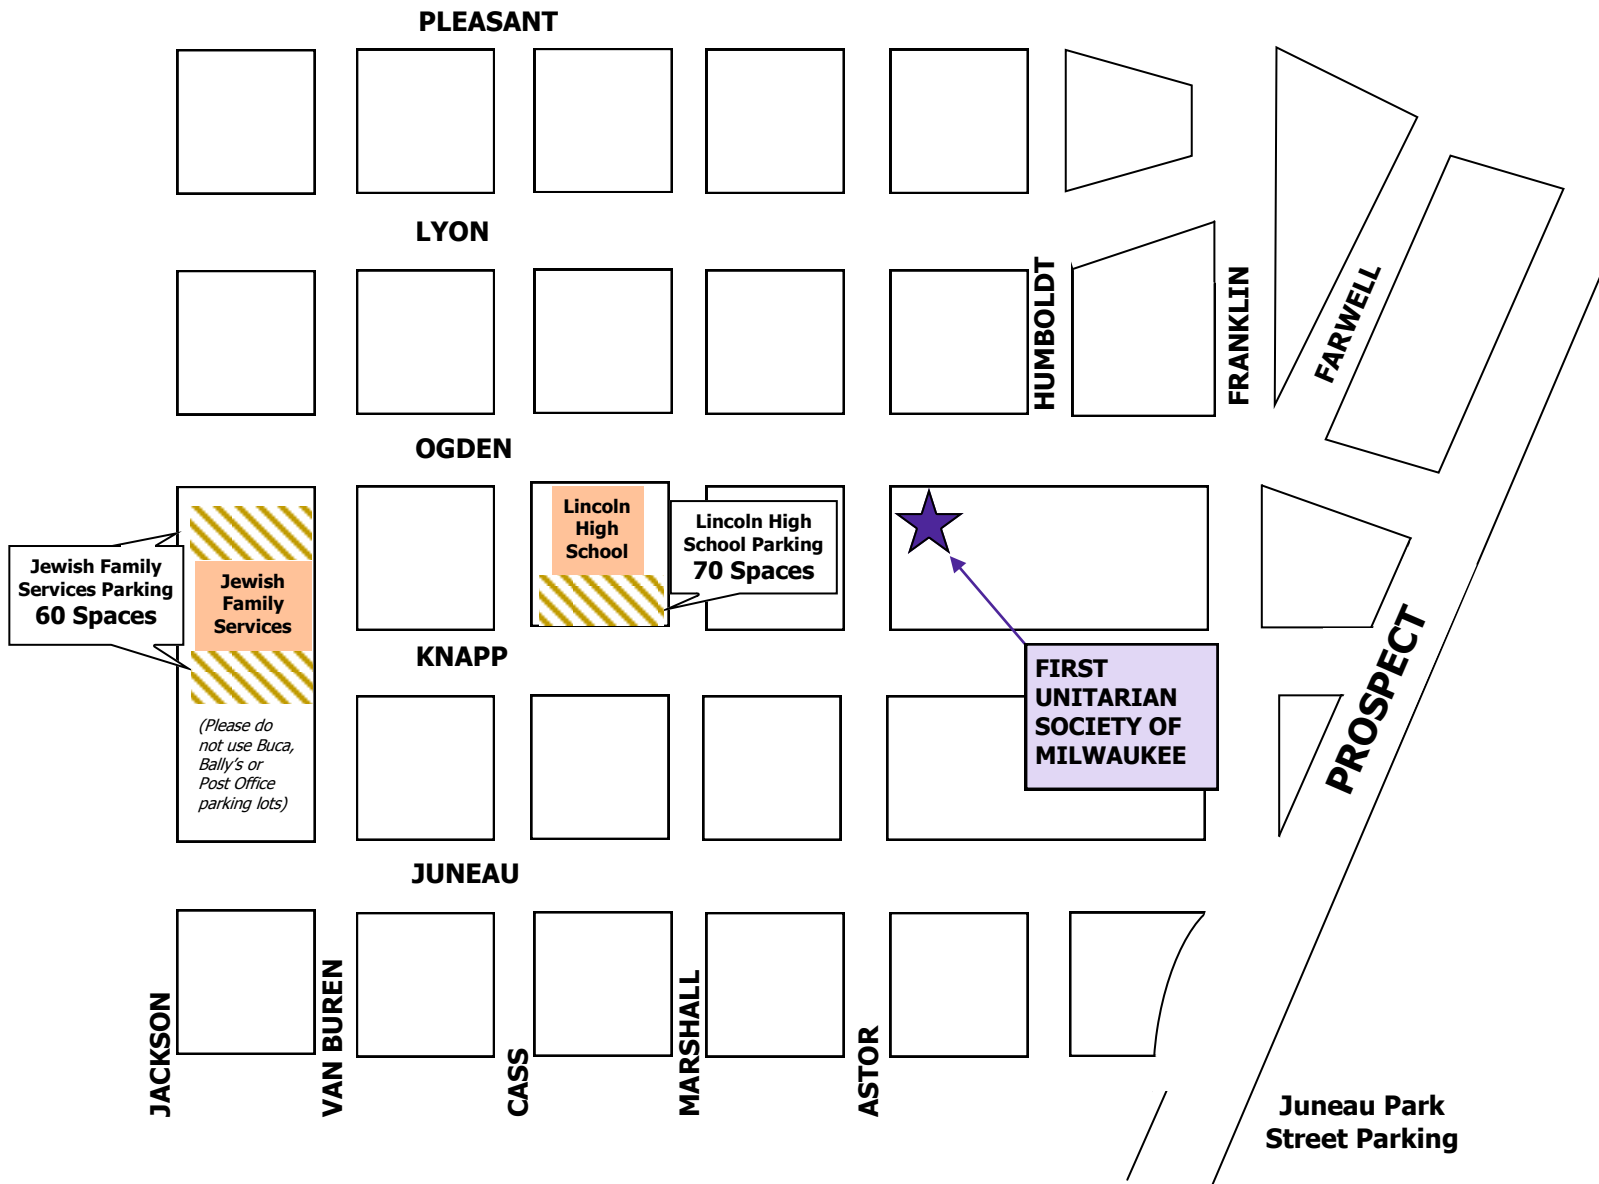

WHERE TO FIND PARKING on Sundays

(Map not drawn to scale)

On-street parking is available in immediate proximity to the church. Please take note of restrictions that may apply—parking notices are posted curbside on all surrounding streets.

Milwaukee County Transit Buses Serve First Church

Routes #14, #30, and #30X bus stops are right on our corner. Nearby routes include the #15 (3 blocks), Green Line (4 blocks), and Gold Line (2 blocks). Schedules & maps are available at www.RideMCTS.com or at church.