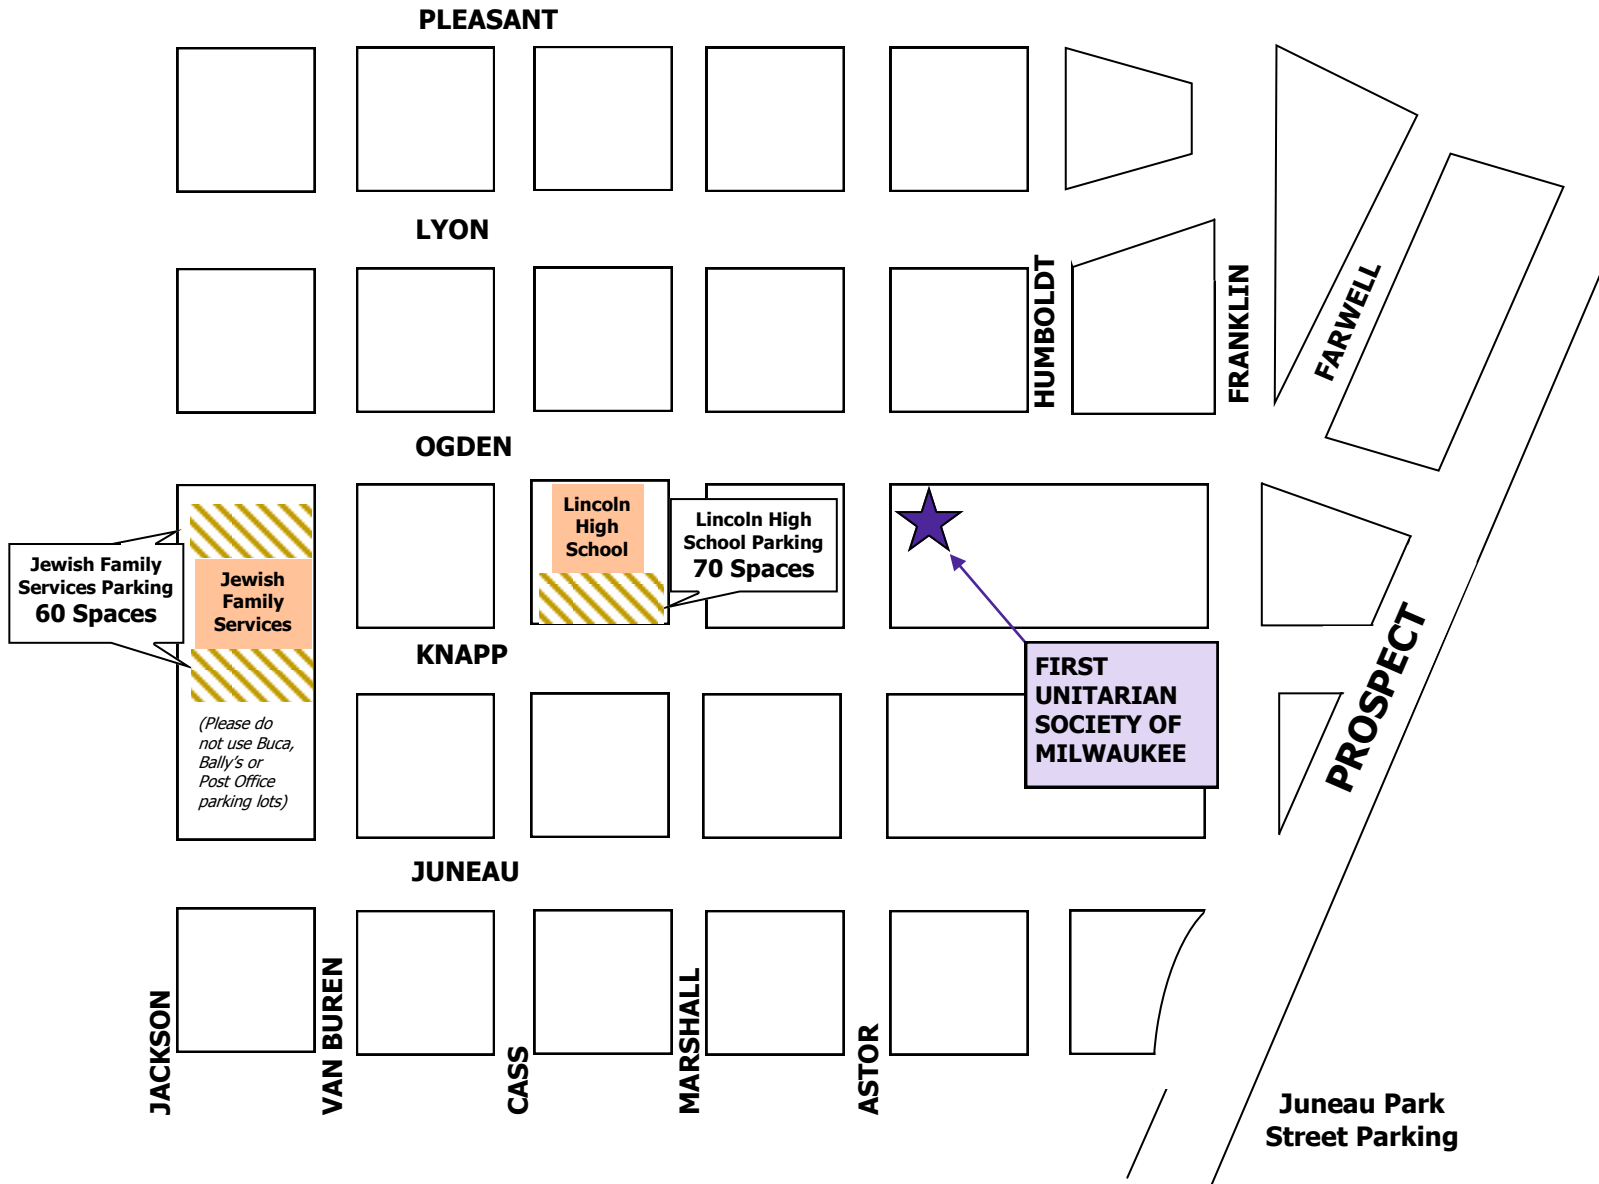

WHERE TO FIND PARKING on Sundays

(Map not drawn to scale)

On-street parking is available in immediate proximity to the church. Please take note of restrictions that may apply—parking notices are posted curbside on all surrounding streets.

Milwaukee County Transit Buses Serve First Church

Routes #14, #30, and #30X bus stops are right on our corner. Nearby routes include the #15 (3 blocks), Green Line (4 blocks), and Gold Line (2 blocks). Schedules & maps are available at www.RideMCTS.com or at church.