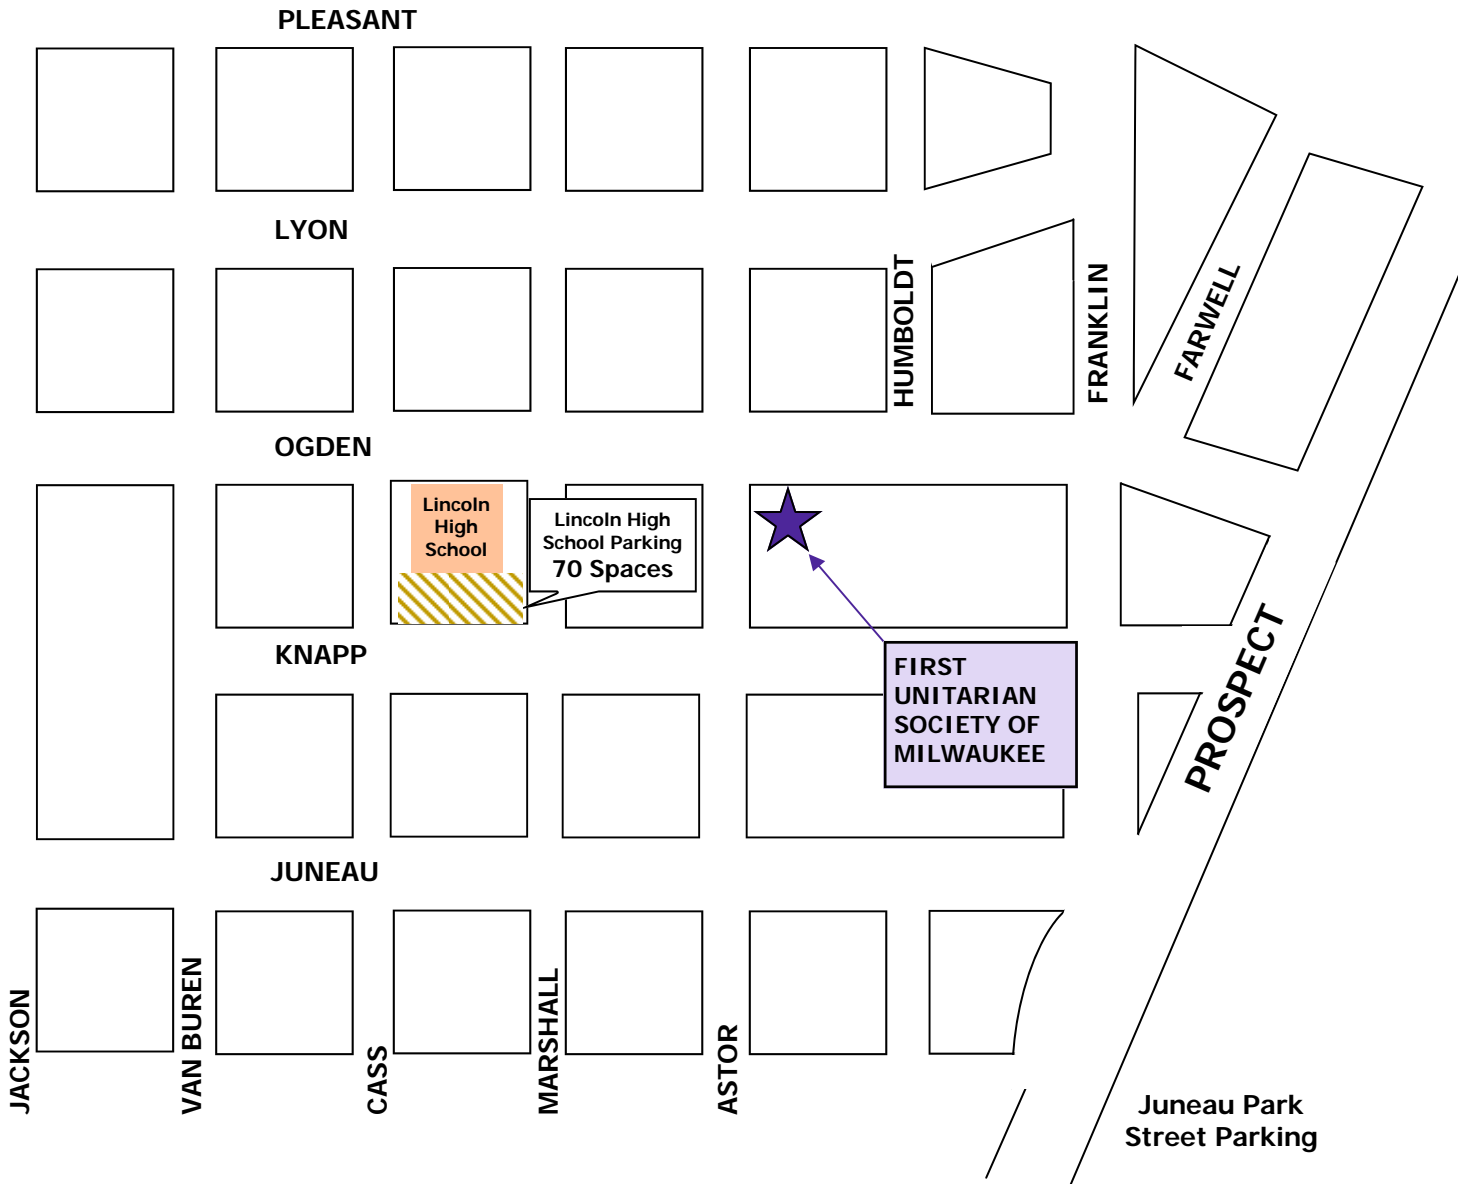

WHERE TO FIND PARKING

(Map not drawn to scale)

On-street parking is available in immediate proximity to the church. Please take note of restrictions that may apply—parking notices are posted curbside on all surrounding streets.

Milwaukee County Transit Buses Serve First Church

Routes #14 & #30/30x bus stops are right on our corner, and both the #15 (3 blocks) & # Green Line (4 blocks) routes stop nearby. Schedules and maps are available at www.RideMCTS.com or at church.